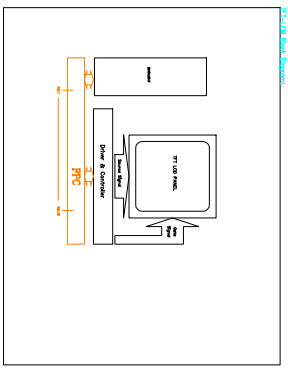

Display type: TFT/Normally Black /16.7M Color
Display mode: Transmissive
VIEWING DIRECTION: All
LCM Driver IC: ST77031
MPU Interface mode: MIPI Interface
VOLTAGE FOR LCM: VC=3.3±0.1V
Operating temperature: -20° C ~ +70° C
Storage temperature: -30° C ~ +80° C
Interface connector: FPC

SHANTOU GOWORLD DISPLAY CO., LTD.
TEL:0754-8919283 Fax:0754-8833919

DRAWN: 王斌兴
checked:

CHECKED: 许海宇
checked:

APPROVED: 许海宇
checked:

LCM NO: GWMT17863-LCM/A
DPM NO: ED-17863-LCM/A

Rev: 00
SHEET 2 of 2

CUSTOMER APPROVAL:
This drawing contains confidential information and is the property of GOWORLD, without whose permission it may not be copied, shown or handed to a third party or otherwise used.